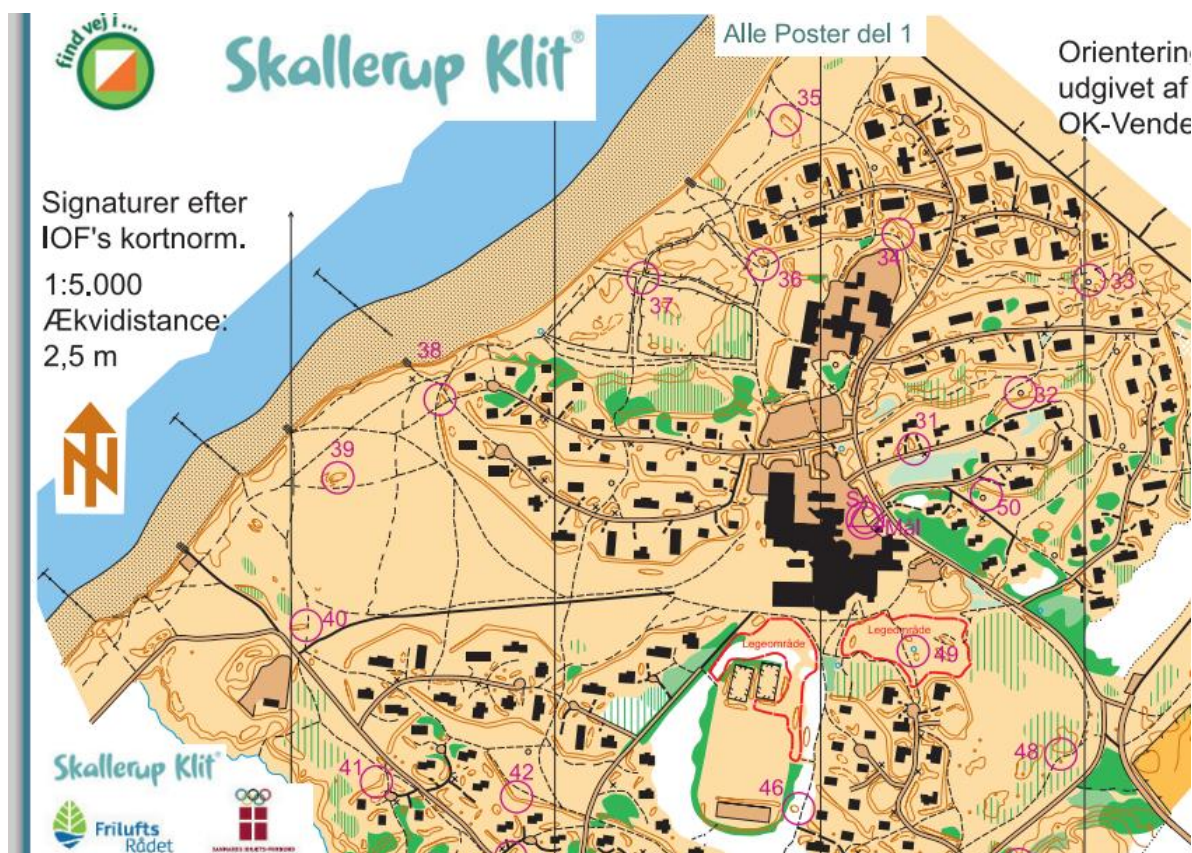

MTBO CAMP 2015

We have the pleasure to invite you to the MTBO CAMP 2015 in the period 15-19 April 2015. The CAMP will go on in the northern part of Jutland. Probably with base in Frederikshavn. The CAMP is for everybody, no matter what level you are at. For more information, please look at our homepage

www.mountainbikeorienteringworld.com

Be ready for new interesting terrains

Greetings from the organizers.
Have a nice MTBO CAMP at
Bornholm.